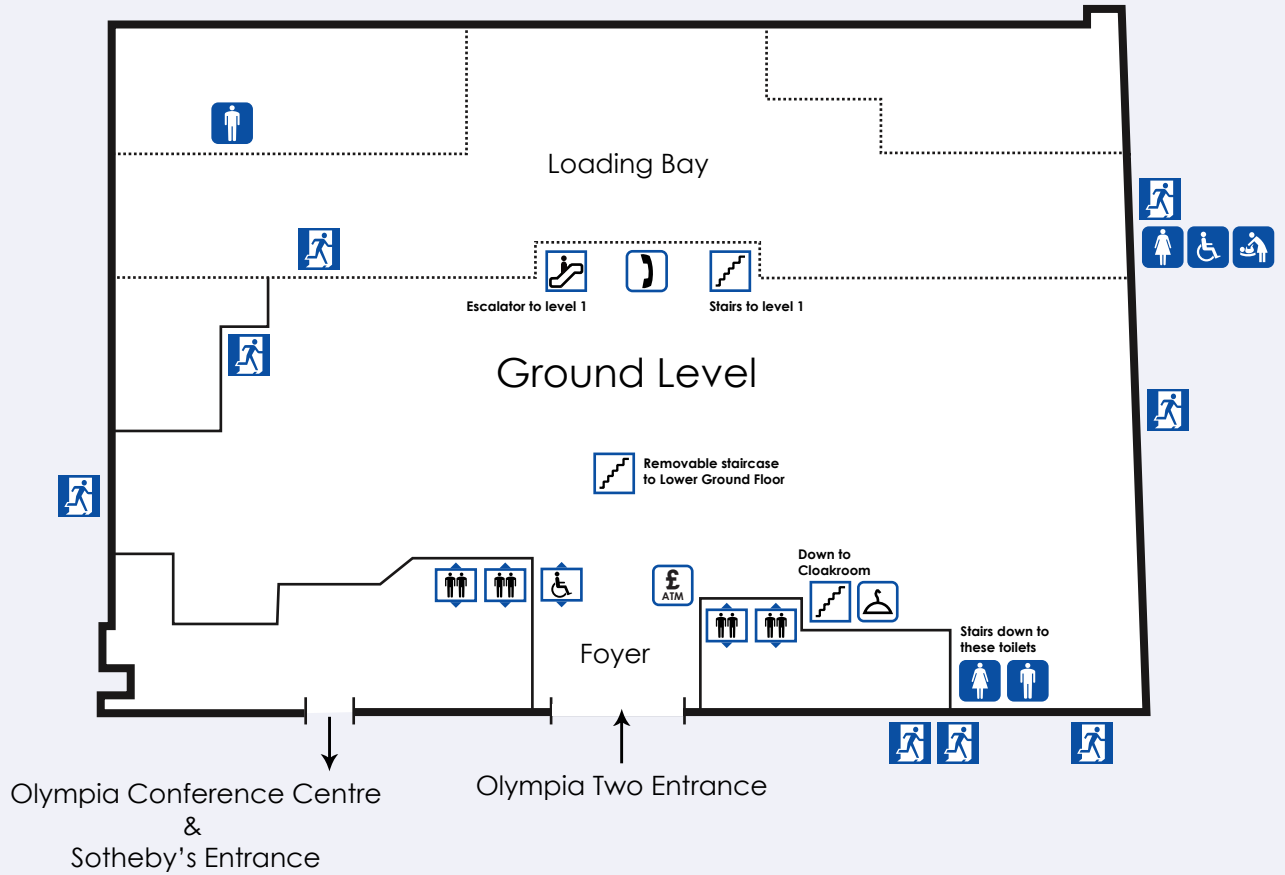

# Olympia 2 Ground Level

## Key

Male toilets	Cloakrooms	Catering outlets	Public lifts
Female toilets	Telephones	Refuge area	Accessible lifts
Accessible toilets	Medical centres	Stairs	Exit
Baby changing facilities	Cash machines	Escalators	